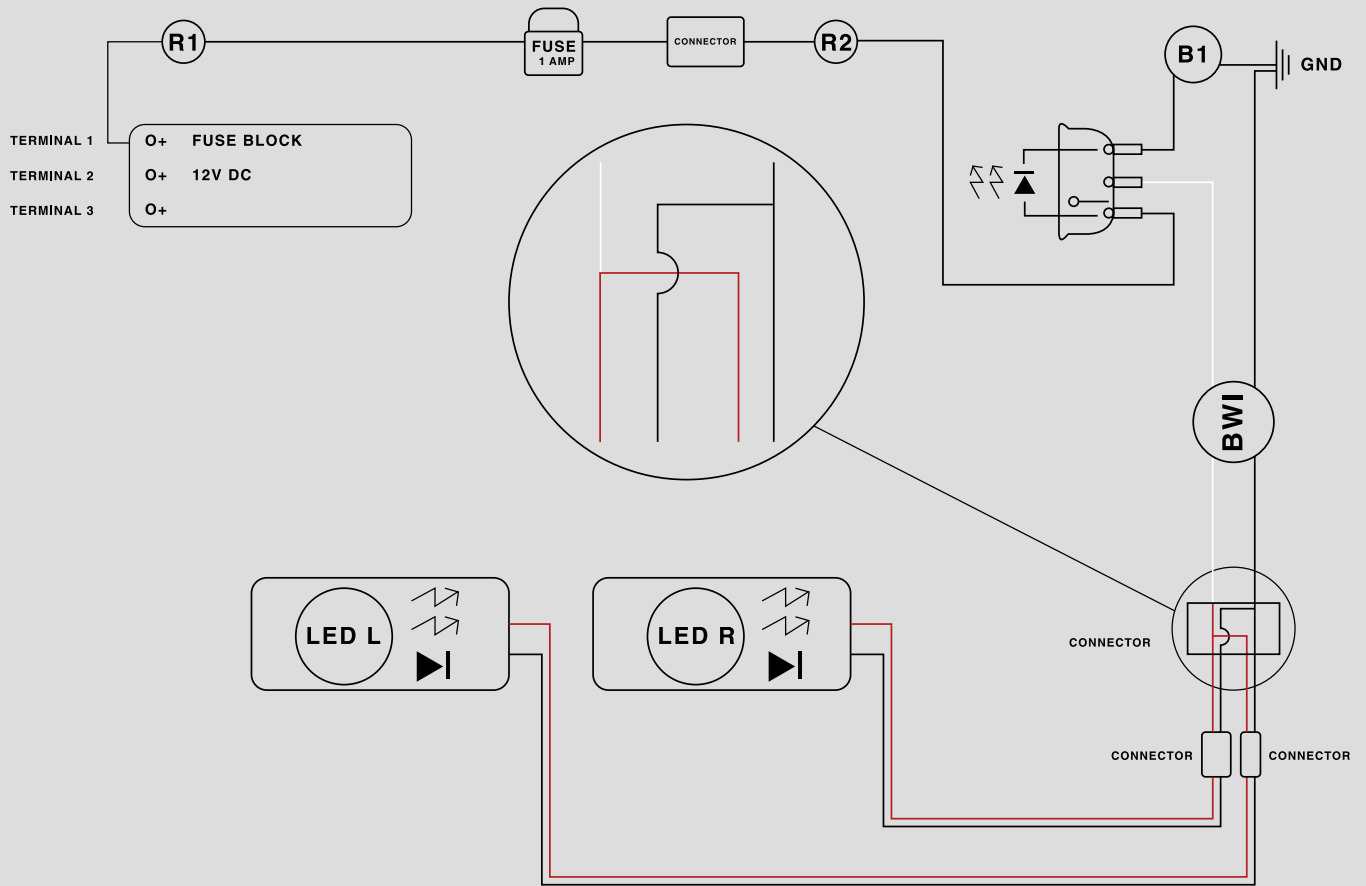

# USPS Mercedes Metris Rear Facing Quad Flash Kit

Kit Number: N1035050 eBuy number: 117650

# USPS Mercedes Metris Rear Facing Quad Flash Kit

Kit Number: N1035050 eBuy number: 117650

Description	Model #	PPU #	Ebuy #	Qty. Kit	Notes
<b>USPS Mercedes Metris RFQF Kit</b>	N1035050	N1035050	117650		
LED light left	LEDL	N1035051	117729	1	140", quad flash, high intensity LED
LED light right	LEDL	N1035051	117729	1	86" quad flash, high intensity LED
Switch	SW1	N1035051	117729	1	Illuminated amber 2 pole switch with ground
Switch housing plate	SHP1	N1035051	117729	1	Dash headlight housing, holds SW1
Bracket cover, LED Left	BKTCL1	N1035051	117729	1	
Bracket cover, LED Right	BKTCR1	N1035051	117729	1	
Bracket support L	BSPTL1	N1035051	117735	1	
Bracket support R	BSPTR1	N1035051	117736	1	
Bracket channel	BKTCHN1	N1035078	117737	2	
<b>Hardware</b>					
Screw, Roof rack	HSRR	N1035059	117738	4	m6 x 25 mm, mounting screw, stainless, socket head
Flat washer, roof rack screw	HFWRR	N1035060	117739	4	flat washer, 6 mm, stainless
Screw, LED to bracket support	HSLED	N1035062	117740	4	#8 -32, pan head x .50, stainless, phillips
Nylock nut, screw for LED to bkt	HNNLED	N1035063	117741	4	#8 nylock nut, stainless
Screw, Bkt cover to bkt support	HSBCV	N1035073	117752	4	#8-32, pan head x .50, stainless, phillips
<b>Wiring</b>					
Wire routing clip	WRC	N1035064	117742	3	
Grommet	G5/8	N1035065	117743	2	
Christmas tree connector	XCT	N1035061	117744	2	11 x 28 MM
black cable ties 8"	CT8	N1035066	117745	25	8" black
Wire, fuse, w terminal, red	R1	N1035067	117746	1	
Wire with terminals, red	R2	N1035068	117747	1	
Wire w terminal, black	B1	N1035069	117748	1	
Wires with terminals, black / white	BW1	N1035070	117749	1	splitter and connector included
Wire wrap, spiral	SPIR	N1035071	117750	12	
White terminal connector, female	FTC1	N1035072	117751	2	